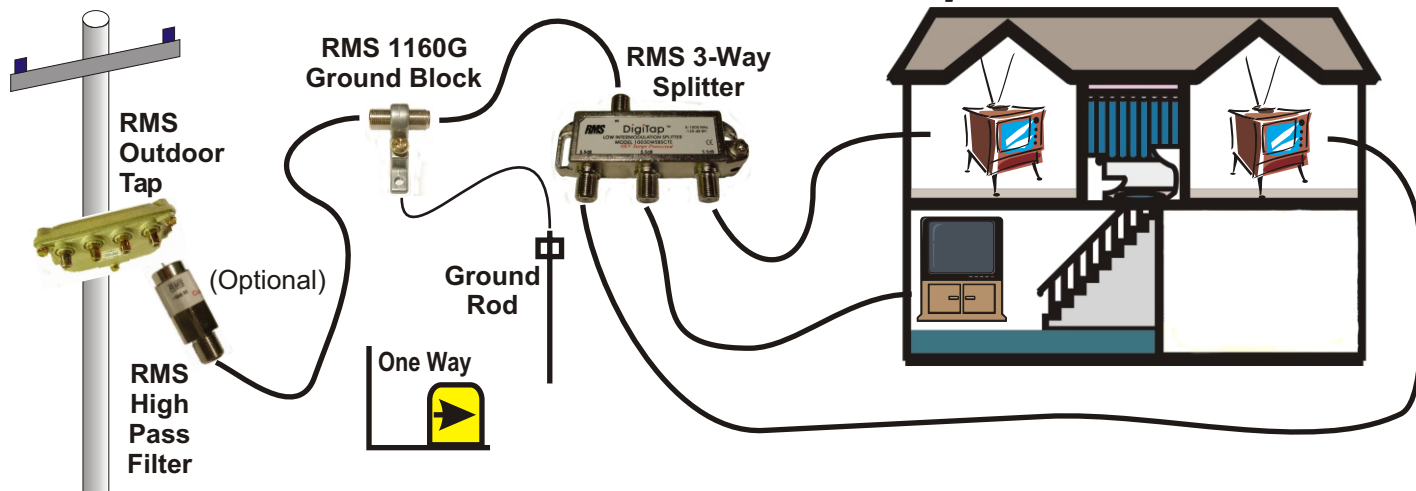

## Traditional Cable TV Drop

## Traditional Digital Cable TV Drop

### Benefits:

- \* High TV/Data Isolation
- \* High Return Loss at Data/TV Port
- \* Cost Effective Installation
- \* Built In High Pass Filter at TV Ports Prevents Ingress to Return Path.
- \* Surge Withstand 6KV (IEEE C62.41 A3) 100KHz Ring Wave.