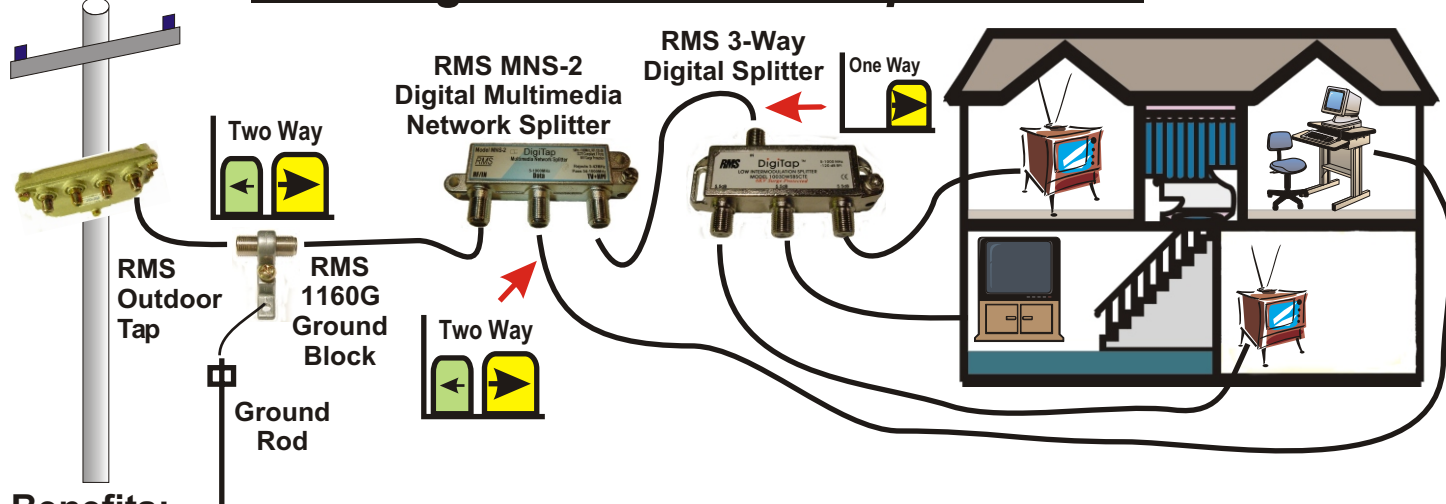

## Traditional Cable TV Drop

## Traditional Digital Cable TV Drop

## RMS Digital Cable TV Drop Solution

### Benefits:

- \* High TV/Data Isolation
- \* High Return Loss at Data/TV Port
- \* Cost Effective Installation
- \* Built In High Pass Filter at TV Ports Prevents Ingress to Return Path.
- \* Surge Withstand 6KV (IEEE C62.41 A3) 100KHz Ring Wave.