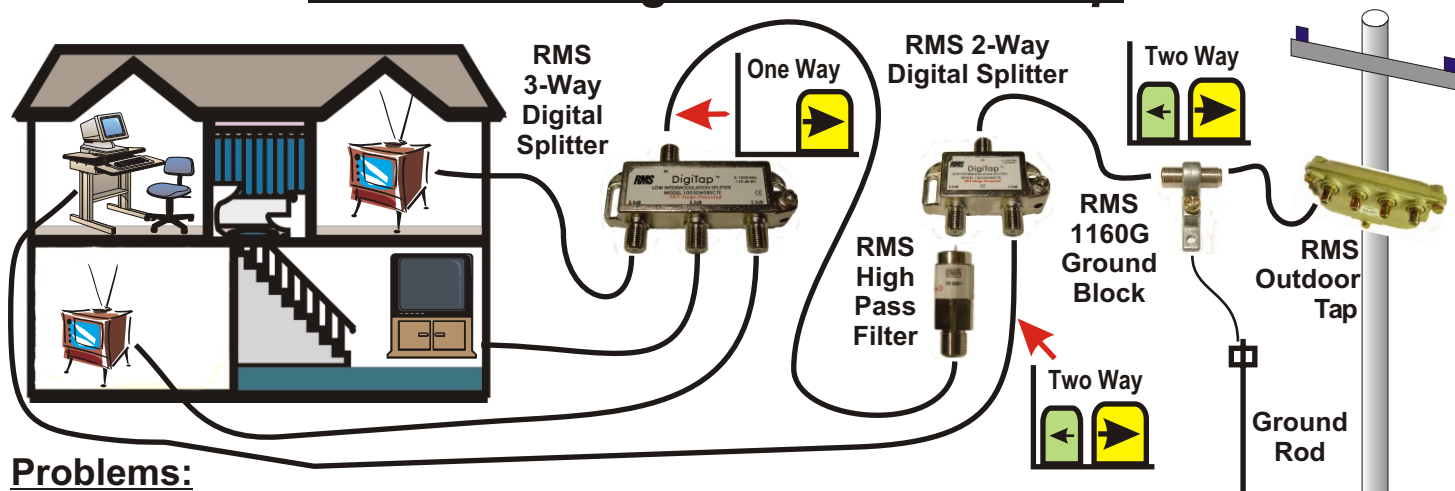

## Traditional Cable TV Drop

## Traditional Digital Cable TV Drop

### Benefits:

- \* High TV/Data Isolation
- \* High Return Loss at Data/TV Port
- \* Cost Effective Installation
- \* Built In High Pass Filter at TV Ports Prevents Ingress to Return Path.
- \* Surge Withstand 6KV (IEEE C62.41 A3) 100KHz Ring Wave.